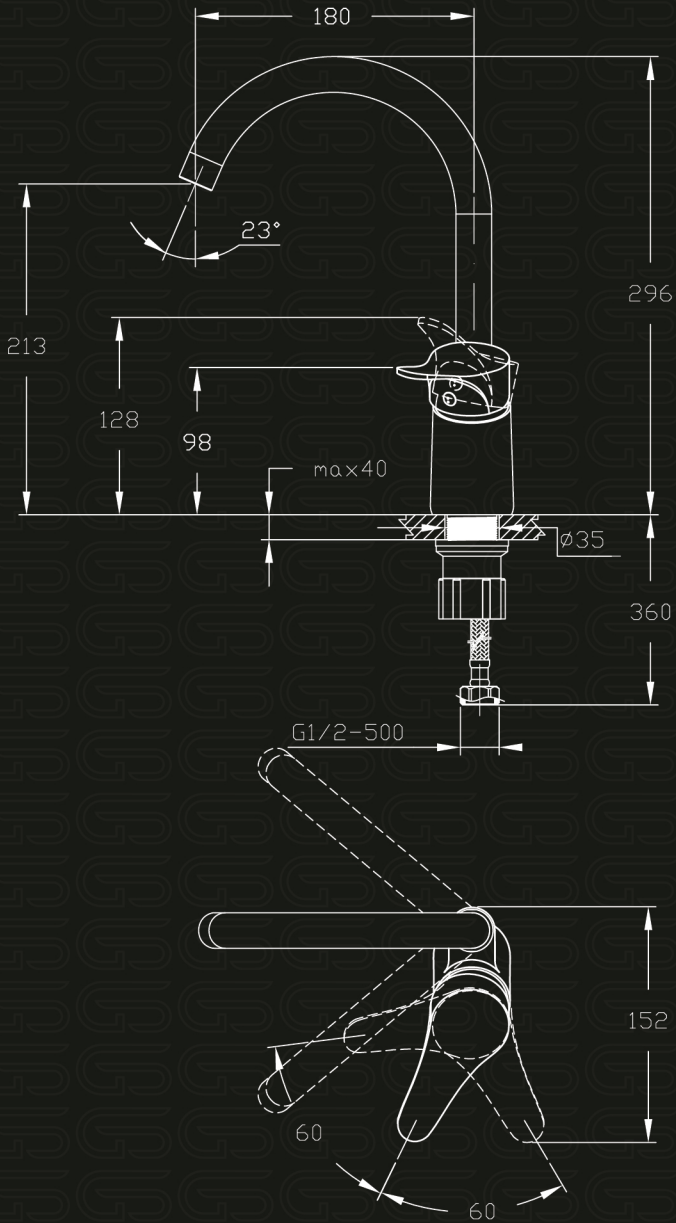

GS GLOBAL
STANDARD

Vura

Family

Model Code

GS L1056-ND-CP

خلاط حوض يد واحدة قنطرة ماسورة متحركة بدون الفيداج

Single Lever Basin mixer With Swivel Tube Spout Without Push-up Waste

Product Family : **Vura**

Product Code : **GS L 1056-ND-CP**

Product Color : **Nickel chrome plated**

Product Type : **Basin Mixer**

Main Material : **Brass**

Flexible Hose : **G1/2"**